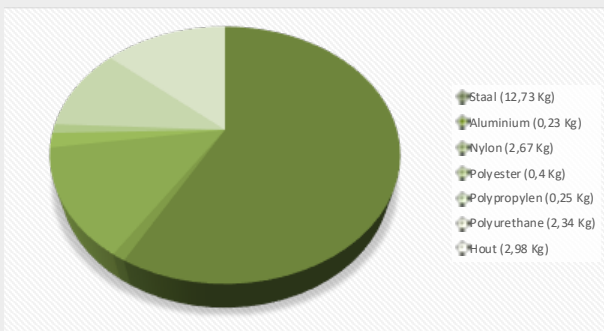

Use of low-emission materials

> ISO 14001

ISO 14001

Aandeel Materiaal // Material contents

Materiaal Material	Waarvan gerecycled Which recycled	Recyclebaar Recyclable
Staal // Steel	50%	100%
Aluminium	100%	100%
Nylon	100%	100%
Polyester	0%	100%
Polypropylen	100%	100%
Polyurethanes	0%	90%