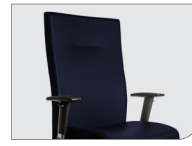

Gestoffeerd in gekleurd kunstleder
Upholstered in colored leather look