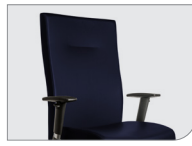

Gestoffeerd in gekleurd leder
Upholstered in colored leather