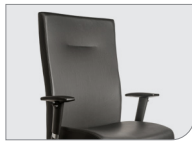

Gestoffeerd in leder
Upholstered in leather