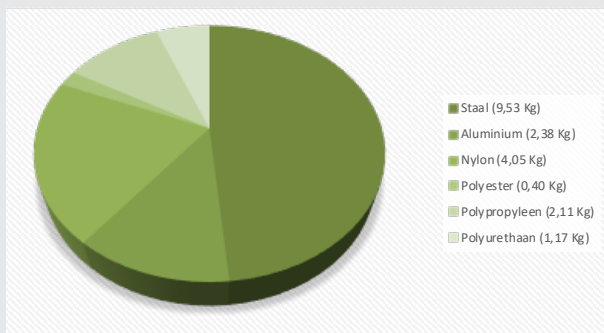

Afmetingen en gewicht // Measurements and weight

Zithoogte Seat height	Zittingbreedte Seat width	Zitdiepte Seat depth	Rugbreedte Back width	Totale hoogte Total height	Totale diepte Total depth
455-585 mm	475 mm	450-510 mm	440 mm	960-1090 mm	565-625 mm

Gewicht // Weight: 19,6 KG   **Maximale belastbaarheid // Weight Limits:** 125 KG

Garantie & Service // Warranty & Service

> **10 jaar garantie // 10 years warranty**

> **Onderhoudsvriendelijk vanwege eenvoudige uitwisseling van onderdelen**

Low maintenance due to effortless exchange of parts

> **10 jaar naleverbaarheid van onderdelen**

10 years deliverability of parts

> **Landelijke service**

Nationwide service

Milieu & materialen // Environment & materials

Kenmerken // Characteristics

> **Schuim FCKW-vrij**

Foam FCKW-free

> **PAK-vrij**

PAK-free

> **Stoffen niet verlijmd**

Textiles not glued

> **Gebruik van emissie-arme materialen**

Use of low-emission materials

> **ISO 14001**

ISO 14001

Materiaal Material	Waarvan gerecycled Which recycled	Recyclebaar Recyclable
Staal // Steel	50%	100%
Aluminium	100%	100%
Nylon	100%	100%
Polyester	0%	100%
Polypropyleen	0%	100%
Polyurethanes	0%	0%
Hout // Wood	0%	100%

Aandeel Materiaal // Material contents

Recycle percentages

Gemiddeld percentage gerecycled materiaal in product:
c.a. 67%. Recyclebaar: c.a. 98%

Recycling percentages

Average recycled material in this product:
approx. 67%. Recyclable: approx 98%