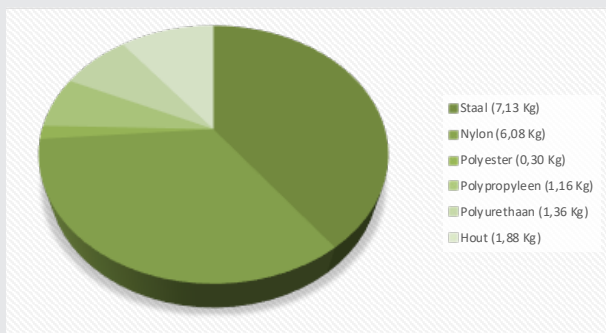

Opties // Options

Afmetingen en gewicht // Measurements and weight

Zithoogte Seat height	Zittingbreedte Seat width	Zitdiepte Seat depth	Rugbreedte Back width	Totale hoogte Total height	Totale diepte Total depth
475-605 mm	475 mm	410-470 mm	455 mm	935-1065 mm	500-560 mm

Gewicht // Weight: 17,9 KG   **Maximale belastbaarheid // Weight Limits:** 125 KG

Garantie & Service // Warranty & Service

> **5 jaar garantie // 5 years warranty**

> **Onderhoudsvriendelijk vanwege eenvoudige uitwisseling van onderdelen**

Low maintenance due to effortless exchange of parts

> **10 jaar naleverbaarheid van onderdelen**

10 years deliverability of parts

> **Landelijke service**

Nationwide service

Milieu & materialen // Environment & materials

Kenmerken // Characteristics

> **Schuim FCKW-vrij**

Foam FCKW-free

> **PAK-vrij**

PAK-free

> **Stoffen niet verlijmd**

Textiles not glued

> **Gebruik van emissie-arme materialen**

Use of low-emission materials

> **ISO 14001**

ISO 14001

Materiaal Material	Waarvan gerecycled Which recycled	Recyclebaar Recyclable
Staal // Steel	50%	100%
Aluminium	100%	100%
Nylon	100%	100%
Polyester	0%	100%
Polypropyleen	100%	100%
Polyurethanes	0%	90%

Aandeel Materiaal // Material contents

Recycle percentages

Gemiddeld percentage gerecycled materiaal in product:
c.a. 40%. Recyclebaar: c.a. 93%

Recycling percentages

Average recycled material in this product:
approx. 40%. Recyclable: approx 93%