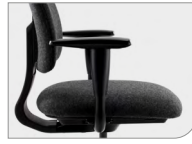

This  
office chair  
is available in  
**8**  
colors

## Opties // Options

Gestoffeerd in Regain, zwart  
Upholstered in Regain, black

Gestoffeerd in Regain, kleur  
Upholstered in Regain, color

Verstelbare armleggers  
Adjustable armrests

Lagere gaslift  
Lower gaslift