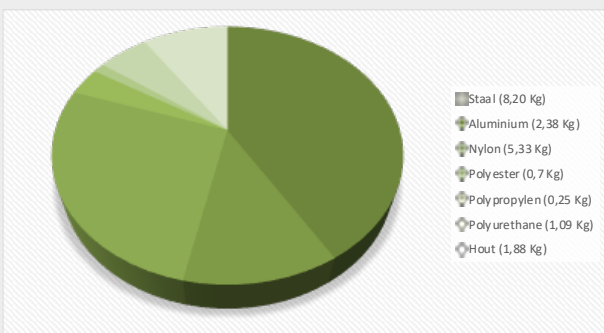

Use of low-emission materials

> **ISO 14001**

ISO 14001

Aandeel Materiaal // Material contents

Materiaal Material	Waarvan gerecycled Which recycled	Recyclebaar Recyclable
Staal // Steel	50%	100%
Aluminium	100%	100%
Nylon	100%	100%
Polyester	0%	100%
Polypropylen	100%	100%
Polyurethanes	0%	80%
Hout // Wood	0%	100%