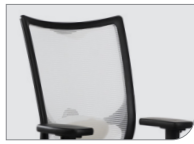

Opties // Options

Rugleuning in kleur
Backrest in color