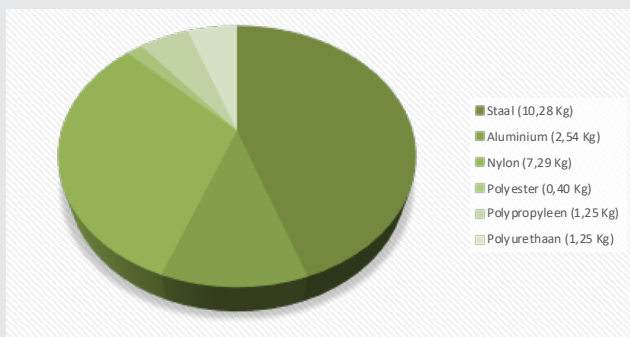

Afmetingen en gewicht // Measurements and weight

Zithoogte Seat height	Zittingbreedte Seat width	Zitdiepte Seat depth	Rugbreedte Back width	Totale hoogte Total height	Totale diepte Total depth
460-590 mm	460-590 mm	480-580 mm	500 mm	1050-1180 mm	525-625 mm

Gewicht // Weight: 23,01 KG **Maximale belastbaarheid // Weight Limits:** 160 KG

Garantie & Service // Warranty & Service

> **10 jaar garantie // 10 years warranty**

> **Onderhoudsvriendelijk vanwege**

eenvoudige uitwisseling van onderdelen

Low maintenance due to effortless exchange of parts

> **10 jaar naleverbaarheid van onderdelen**

10 years deliverability of parts

> **Landelijke service**

Nationwide service

Milieu & materialen // Environment & materials

Kenmerken // Characteristics

> **Schuim FCKW-vrij**

Foam FCKW-free

> **PAK-vrij**

PAK-free

> **Stoffen niet verlijmd**

Textiles not glued

> **Gebruik van emissie-arme materialen**

Use of low-emission materials

> **ISO 14001**

ISO 14001

Materiaal Material	Waarvan gerecycled Which recycled	Recyclebaar Recyclable
Staal // Steel	50%	100%
Aluminium	100%	100%
Nylon	100%	100%
Polyester	0%	100%
Polypropyleen	100%	100%
Polyurethanes	0%	85%

Aandeel Materiaal // Material contents

Recycle percentages

Gemiddeld percentage gerecycled materiaal in product:
c.a. 64%. Recyclebaar: c.a. 98%

Recycling percentages

Average recycled material in this product:
approx. 64%. Recyclable: approx 98%