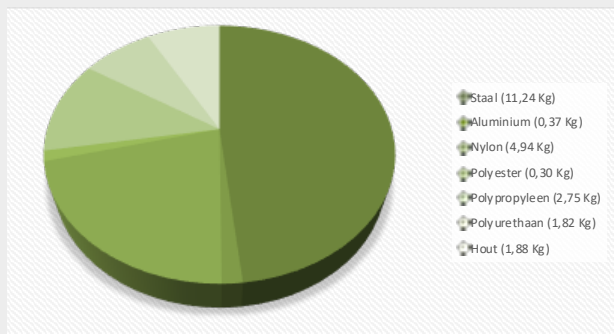

Use of low-emission materials

> **ISO 14001**

ISO 14001

Aandeel Materiaal // Material contents

Materiaal Material	Waarvan gerecycled Which recycled	Recyclebaar Recyclable
Staal // Steel	50%	100%
Aluminium	100%	100%
Nylon	100%	100%
Polyester	0%	100%
Polypropyleen	100%	100%
Polyurethanes	0%	90%