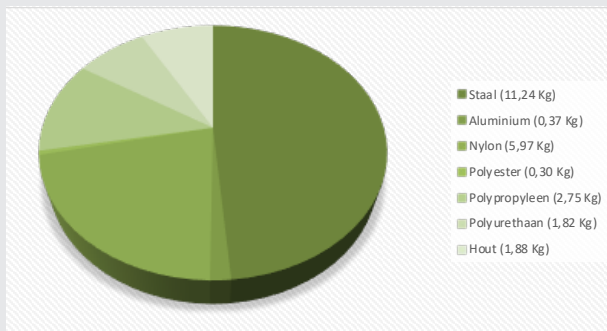

Use of low-emission materials

> **ISO 14001**

ISO 14001

Aandeel Materiaal // Material contents

Materiaal Material	Waarvan gerecycled Which recycled	Recyclebaar Recyclable
Staal // Steel	50%	100%
Aluminium	100%	100%
Nylon	100%	100%
Polyester	0%	100%
Polypropyleen	100%	100%
Polyurethanes	0%	90%